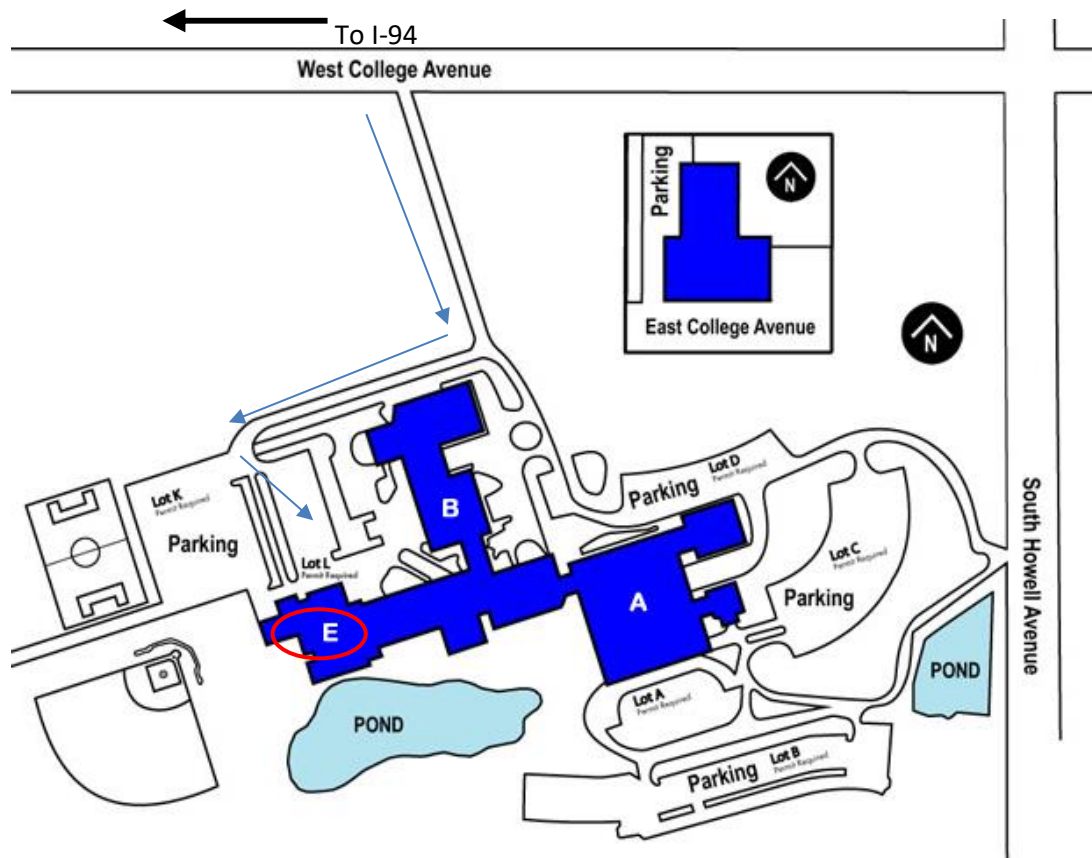

## College Avenue Entrance:

*If using GPS, plug in "501 West College Avenue, Oak Creek WI" and that gets you to the entrance off College Avenue for ECAM.*

From 94 take the Exit "College Avenue". Pass over 13<sup>th</sup> street, go over bridge, see sign "MATC 1000 feet ahead" and enter MATC from the College Avenue entrance. Then see map below.

If you miss the entrance and reach Howell Avenue, simply turn right and use the Howell Avenue driveway.

### **Milwaukee Area Technical College**

6665 South Howell Avenue  
Oak Creek, WI 53154-1196  
(414) 571-4714

Map of MATC South Oak Creek Campus below.

MATC 6665 S. Howell Ave., Oak Creek WI 53154

The ECAM building is “E” below. (Near baseball field.)

Please park in the “L” lot.

*If using GPS, plug in “501 West College Avenue, Oak Creek WI” and that gets you to the entrance off College Avenue for ECAM.*