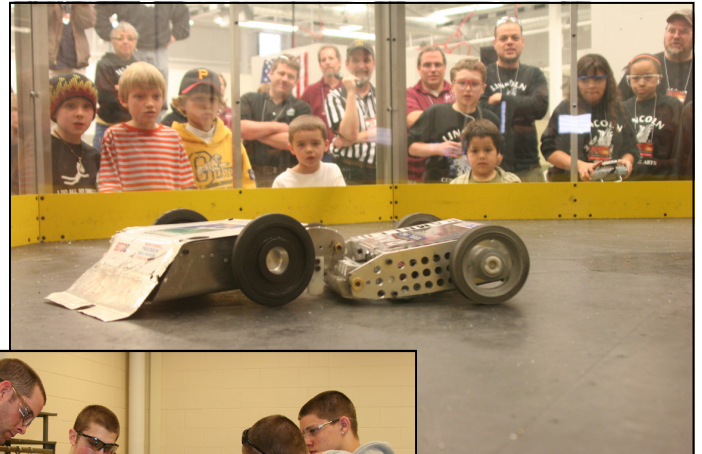

DISCOVERY WORLD

at Pier Wisconsin

www.discoveryworld.org

“Remote-controlled robots weighing no more than 15 pounds became gladiators for a day in an arena at the Washington County Fair. Each robot is designed by students and made from scratch, meaning that most parts are made by students and then assembled by the team. Simply buying a pre-made kit would not meet the competition’s educational objectives. This arena game hides science, engineering, mathematics, metal fabrication and computer design lessons under the cloak of a good time.”
Milwaukee Journal/Sentinel, July 26, 2008
 By Don Behm

“Building a combat robot involves all steps of the manufacturing process. We need to attract young people to manufacturing careers in Wisconsin.”
 Pat Yunke
 Milwaukee Area Technical College

“I need employees with hydraulic & electronic aptitude or experience. I hired my latest employee solely because he listed BotsIQ Club on his resume. He is working out great.”
 Bill Gilbert