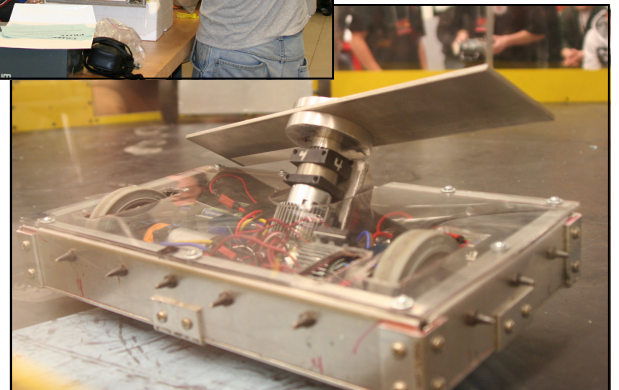

DISCOVERY WORLD

at Pier Wisconsin

www.discoveryworld.org

“Remote-controlled robots weighing no more than 15 pounds became gladiators for a day in an arena at the Washington County Fair. Each robot is designed by students and made from scratch, meaning that most parts are made by students and then assembled by the team. Simply buying a pre-made kit would not meet the competition’s educational objectives. This arena game hides science, engineering, mathematics, metal fabrication and computer design lessons under the cloak of a good time.”
Milwaukee Journal/Sentinel, July 26, 2008
 By Don Behm

“Building a combat robot involves all steps of the manufacturing process. We need to attract young people to manufacturing careers in Wisconsin.”
 Pat Yunke
 Milwaukee Area Technical College

“I need employees with hydraulic & electronic aptitude or experience. I hired my latest employee solely because he listed BotsIQ Club on his resume. He is working out great.”
 Bill Gilbert