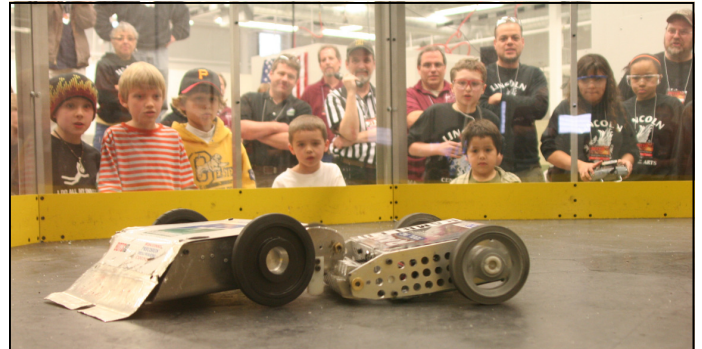

DISCOVERY WORLD

at Pier Wisconsin

www.discoveryworld.org

“Remote-controlled robots weighing no more than 15 pounds became gladiators for a day in an arena at the Washington County Fair. Each robot is designed by students and made from scratch, meaning that most parts are made by students and then assembled by the team. Simply buying a pre-made kit would not meet the competition’s educational objectives. This arena game hides science, engineering, mathematics, metal fabrication and computer design lessons under the cloak of a good time.”
Milwaukee Journal/Sentinel, July 26, 2008
 By Don Behm

“Building a combat robot involves all steps of the manufacturing process. We need to attract young people to manufacturing careers in Wisconsin.”
 Pat Yunke
 Milwaukee Area Technical College

“I need employees with hydraulic & electronic aptitude or experience. I hired my latest employee solely because he listed BotsIQ Club on his resume. He is working out great.”
 Bill Gilbert